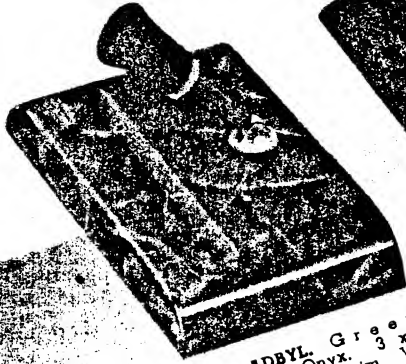

$12.50 *Lifetime** GIFTS

COMPLETE WITH PEN

N348 ADBYL. Green Brazilian Onyx. 3 x 5 inches. Gold trim. With LIFETIME Pen $12.50.